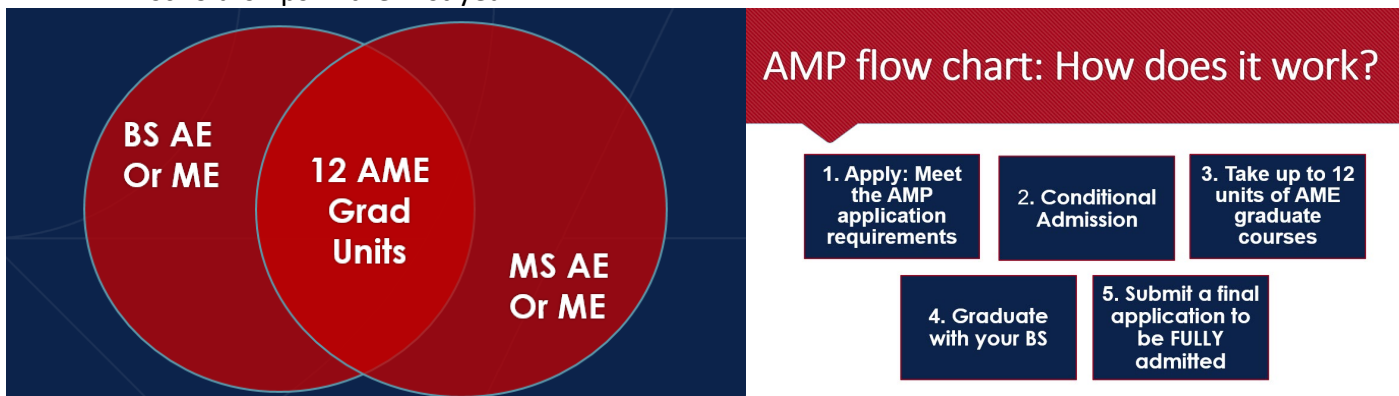

What is “A.M.P”? + Benefits

- ANY AME MAJOR – Earn your B.S and your M.S in as few as 5 years.
- Apply up to 12 Graduate AME units to both your B.S and M.S
- Students will be charged at the undergraduate rate and retain eligibility for undergraduate scholarships in the first year

AMP Requirements

- GPA: 3.3
- 75 units at time of application
- 90 units at time of admittance
- 12 units of UA undergraduate units
- 12 units of major core classes

AMP Specific- Materials

-Application submitted via GradApp.
 -Internal Code- Provided by Graduate Coordinator if you are eligible.
 Contact: Liza Soto- lizamariasoto@arizona.edu

The AMP process starts in Junior Year

Fall Semester

- Finish up any pre-requisites and maintain 3.3 GPA

Spring Semester

- Submit your application via GradApp by **June 1st**.
- Complete your Undegraduate Enrollment in Graduate courses form.

Note: Off-cycle applications will also be considered so you can apply at any time.