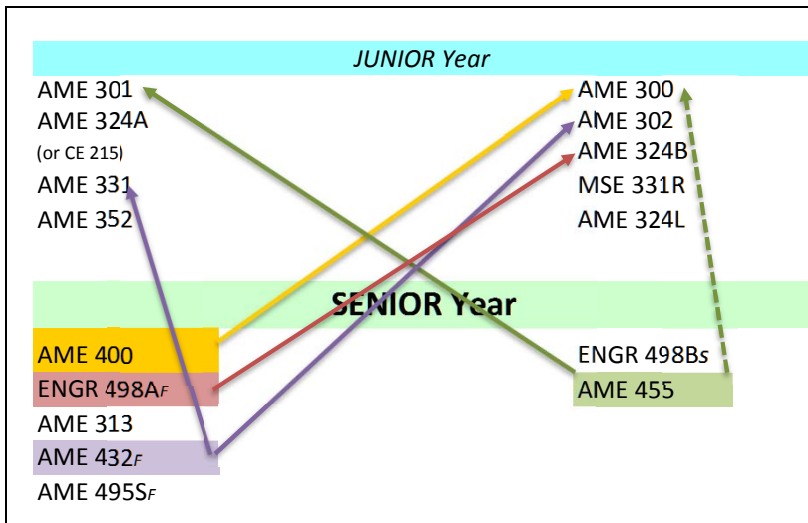

Bachelor of Science in MECHANICAL Engineering

Prerequisite Chart

for complete prereq info refer to: <http://catalog.arizona.edu/2018-19/>

2018-2019 Catalog Use in Conjunction with Four Year Plan

for 2017/18 and earlier catalog requirements contact AME advisor

No more than 2 lower div courses may be outstanding the semester Advanced Standing is awarded (upper division allowed) and ALL lower division completed the first semester upper div is taken.

— = prereq
 - - - = coreq (may be taken concurrently)