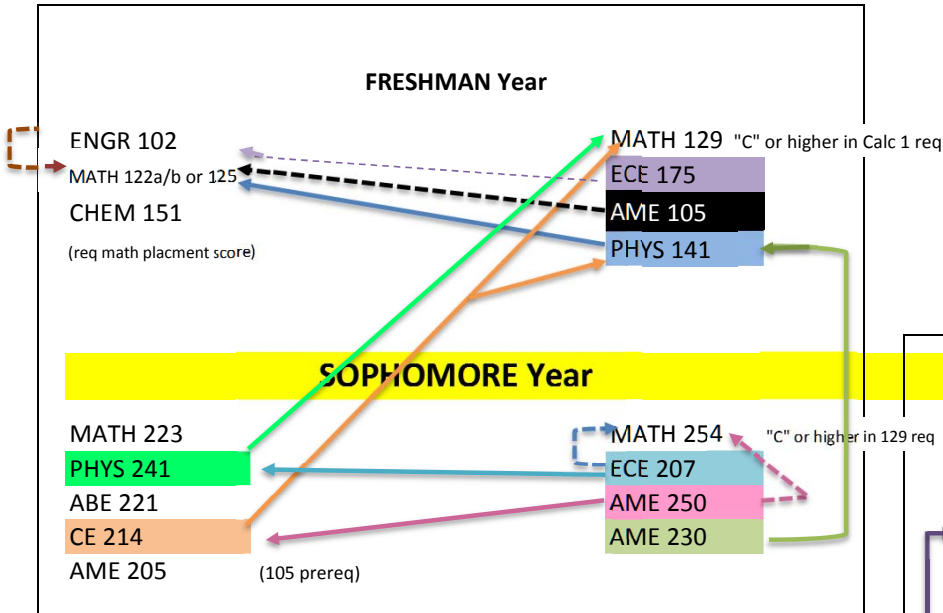

Bachelor of Science in MECHANICAL Engineering

Prerequisite Chart

for complete prereq info refer to: <http://catalog.arizona.edu/2018-19/>

2018-2019 Catalog Use in Conjunction with Four Year Plan

for 2017/18 and earlier catalog requirements contact AME advisor

No more than 2 lower div courses may be outstanding the semester Advanced Standing is awarded (upper division allowed) and ALL lower division completed the first semester upper div is taken.

— = prereq
 - - - = coreq (may be taken concurrently)