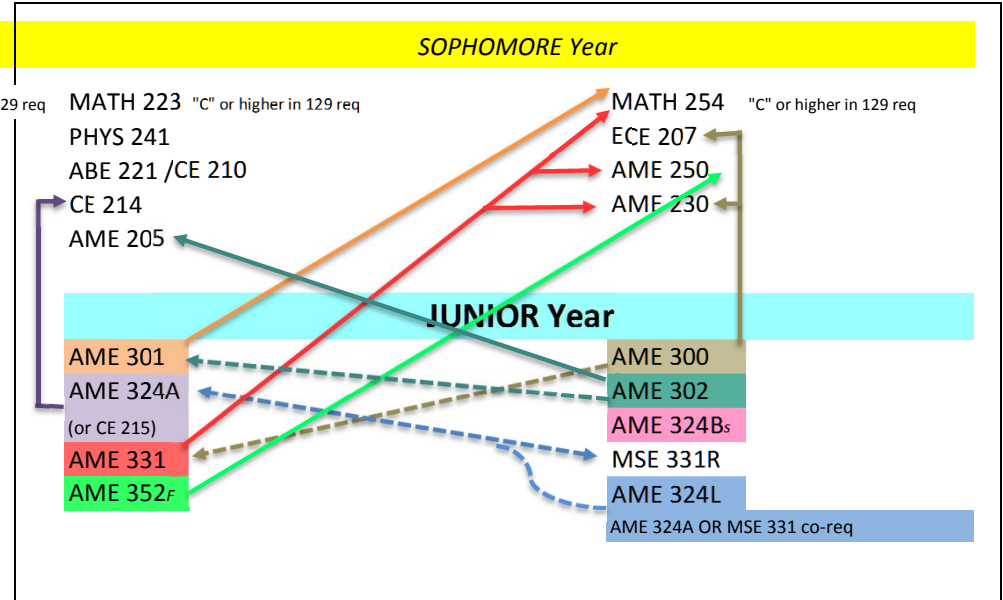

Bachelor of Science in MECHANICAL Engineering

Prerequisite Chart

for complete prereq info refer to: <http://catalog.arizona.edu/2018-19/>

2018-2019 Catalog Use in Conjunction with Four Year Plan

for 2017/18 and earlier catalog requirements contact AME advisor

No more than 2 lower div courses may be outstanding the semester Advanced Standing is awarded (upper division allowed) and ALL lower division completed the first semester upper div is taken.

— = prereq
 - - - = coreq (may be taken concurrently)