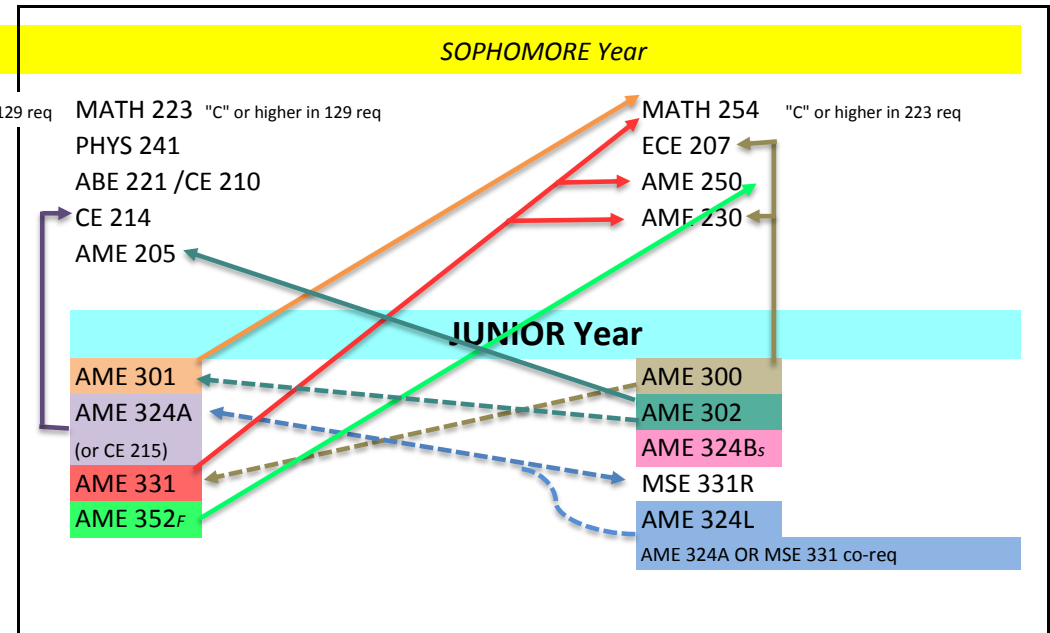

Bachelor of Science in MECHANICAL Engineering

Prerequisite Chart

for complete prereq info refer to: [http://catalog.arizona.edu/2016-17/2016-2017 Catalog](http://catalog.arizona.edu/2016-17/2016-2017%20Catalog) Use in Conjunction with Four Year Plan

for 2015/2016 and earlier catalog requirements contact AME advisor

No more than 2 lower div courses may be outstanding the semester Advanced Standing is awarded (upper division allowed) and ALL lower division completed the first semester upper div is taken.