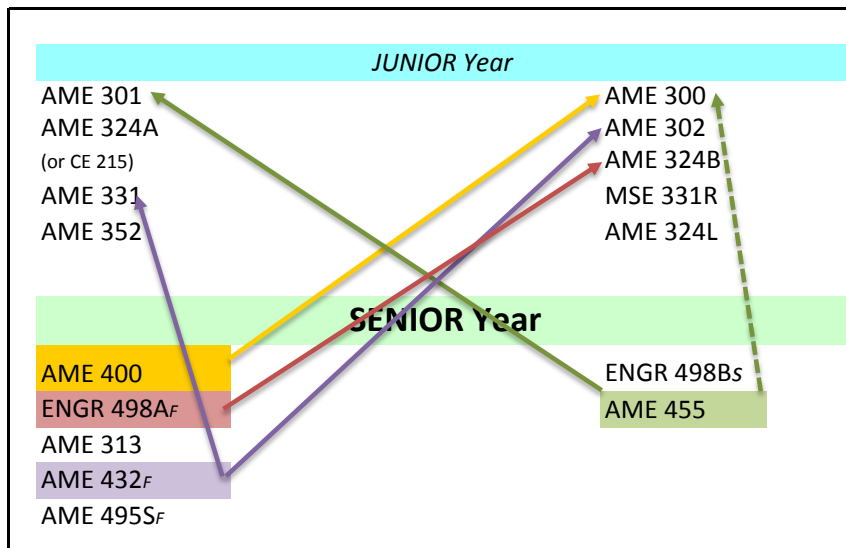

Bachelor of Science in MECHANICAL Engineering

Prerequisite Chart

for complete prereq info refer to: [http://catalog.arizona.edu/2016-17/2016-2017 Catalog](http://catalog.arizona.edu/2016-17/2016-2017%20Catalog) Use in Conjunction with Four Year Plan

for 2015/2016 and earlier catalog requirements contact AME advisor

No more than 2 lower div courses may be outstanding the semester Advanced Standing is awarded (upper division allowed) and ALL lower division completed the first semester upper div is taken.