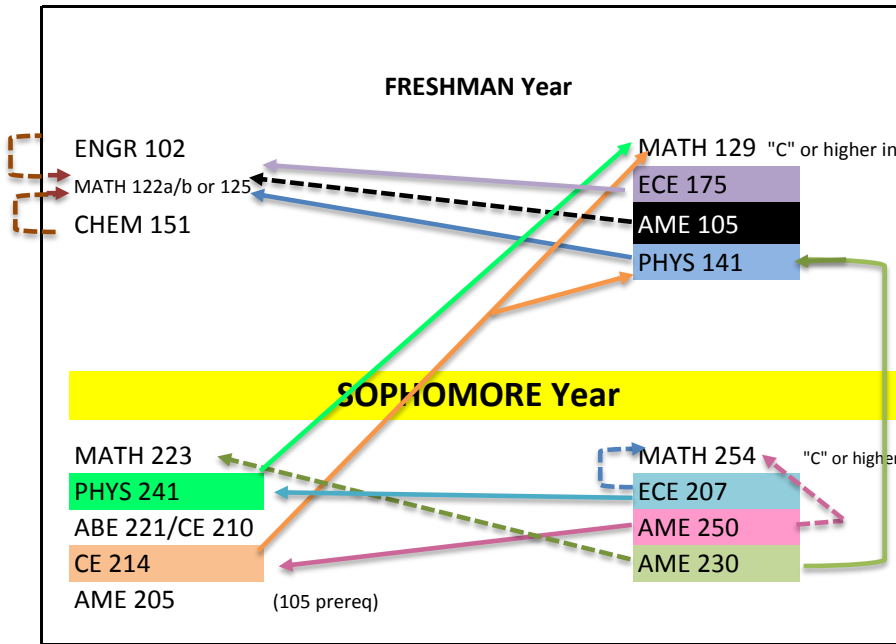

Bachelor of Science in MECHANICAL Engineering

Prerequisite Chart

for complete prereq info refer to: [http://catalog.arizona.edu/2016-17/2016-2017 Catalog](http://catalog.arizona.edu/2016-17/2016-2017%20Catalog) Use in Conjunction with Four Year Plan

for 2015/2016 and earlier catalog requirements contact AME advisor

No more than 2 lower div courses may be outstanding the semester Advanced Standing is awarded (upper division allowed) and ALL lower division completed the first semester upper div is taken.

———— = prereq
 - - - - - = coreq (may be taken concurrently)