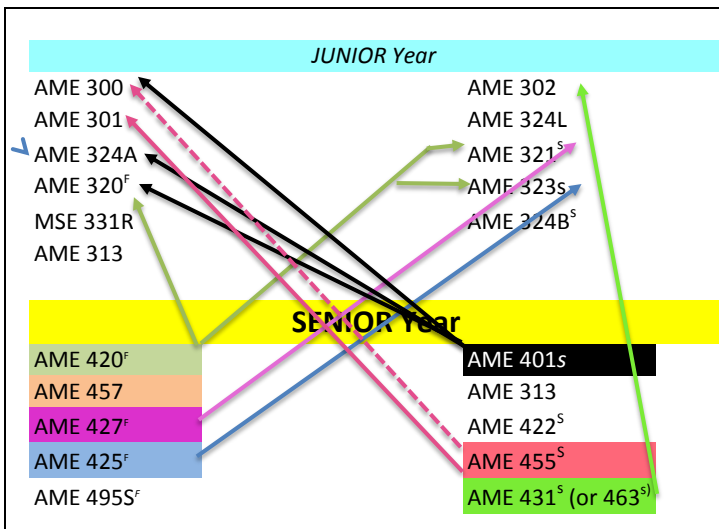

No more than 2 lower div courses may be outstanding the semester Advanced Standing is awarded (upper-division allowed) - and ALL lower div completed the first semester upper div is taken.

———— = prereq
- - - - - = coreq (may be taken concurrently)